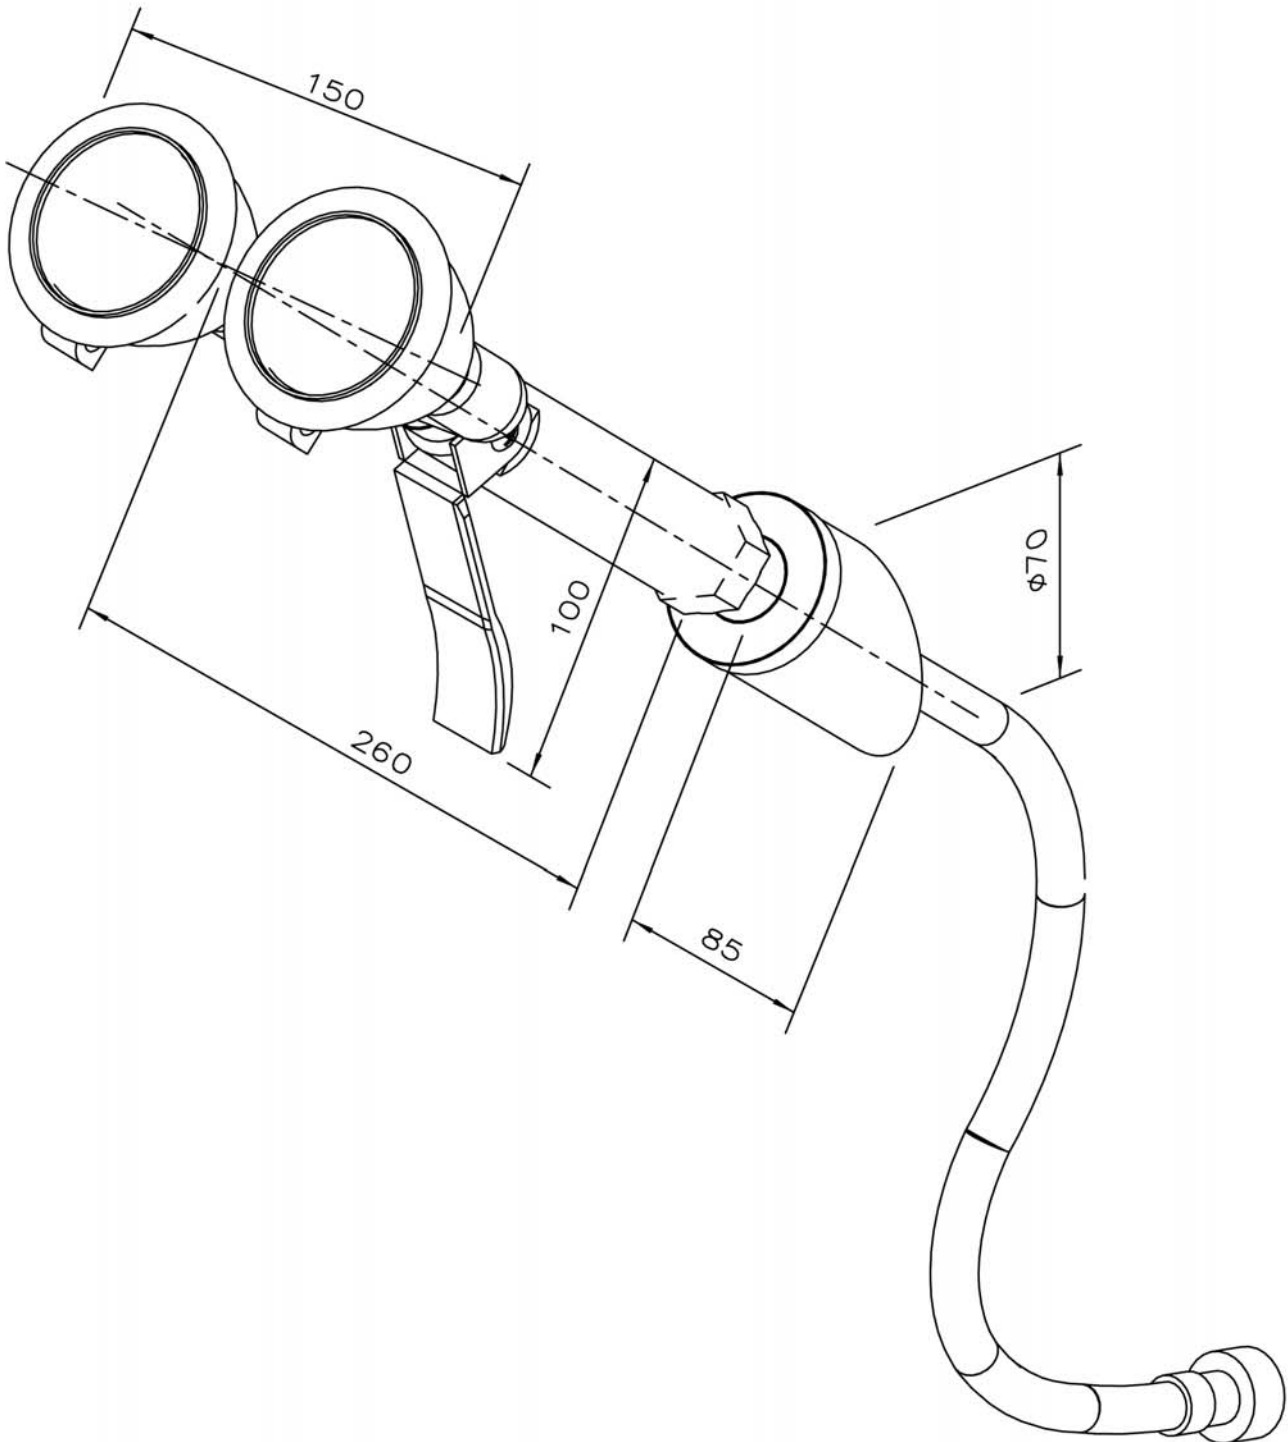

not to Scale

Wasseranschluss
Augendusche
Waterinlet
eyewash
G 1/2" IG female